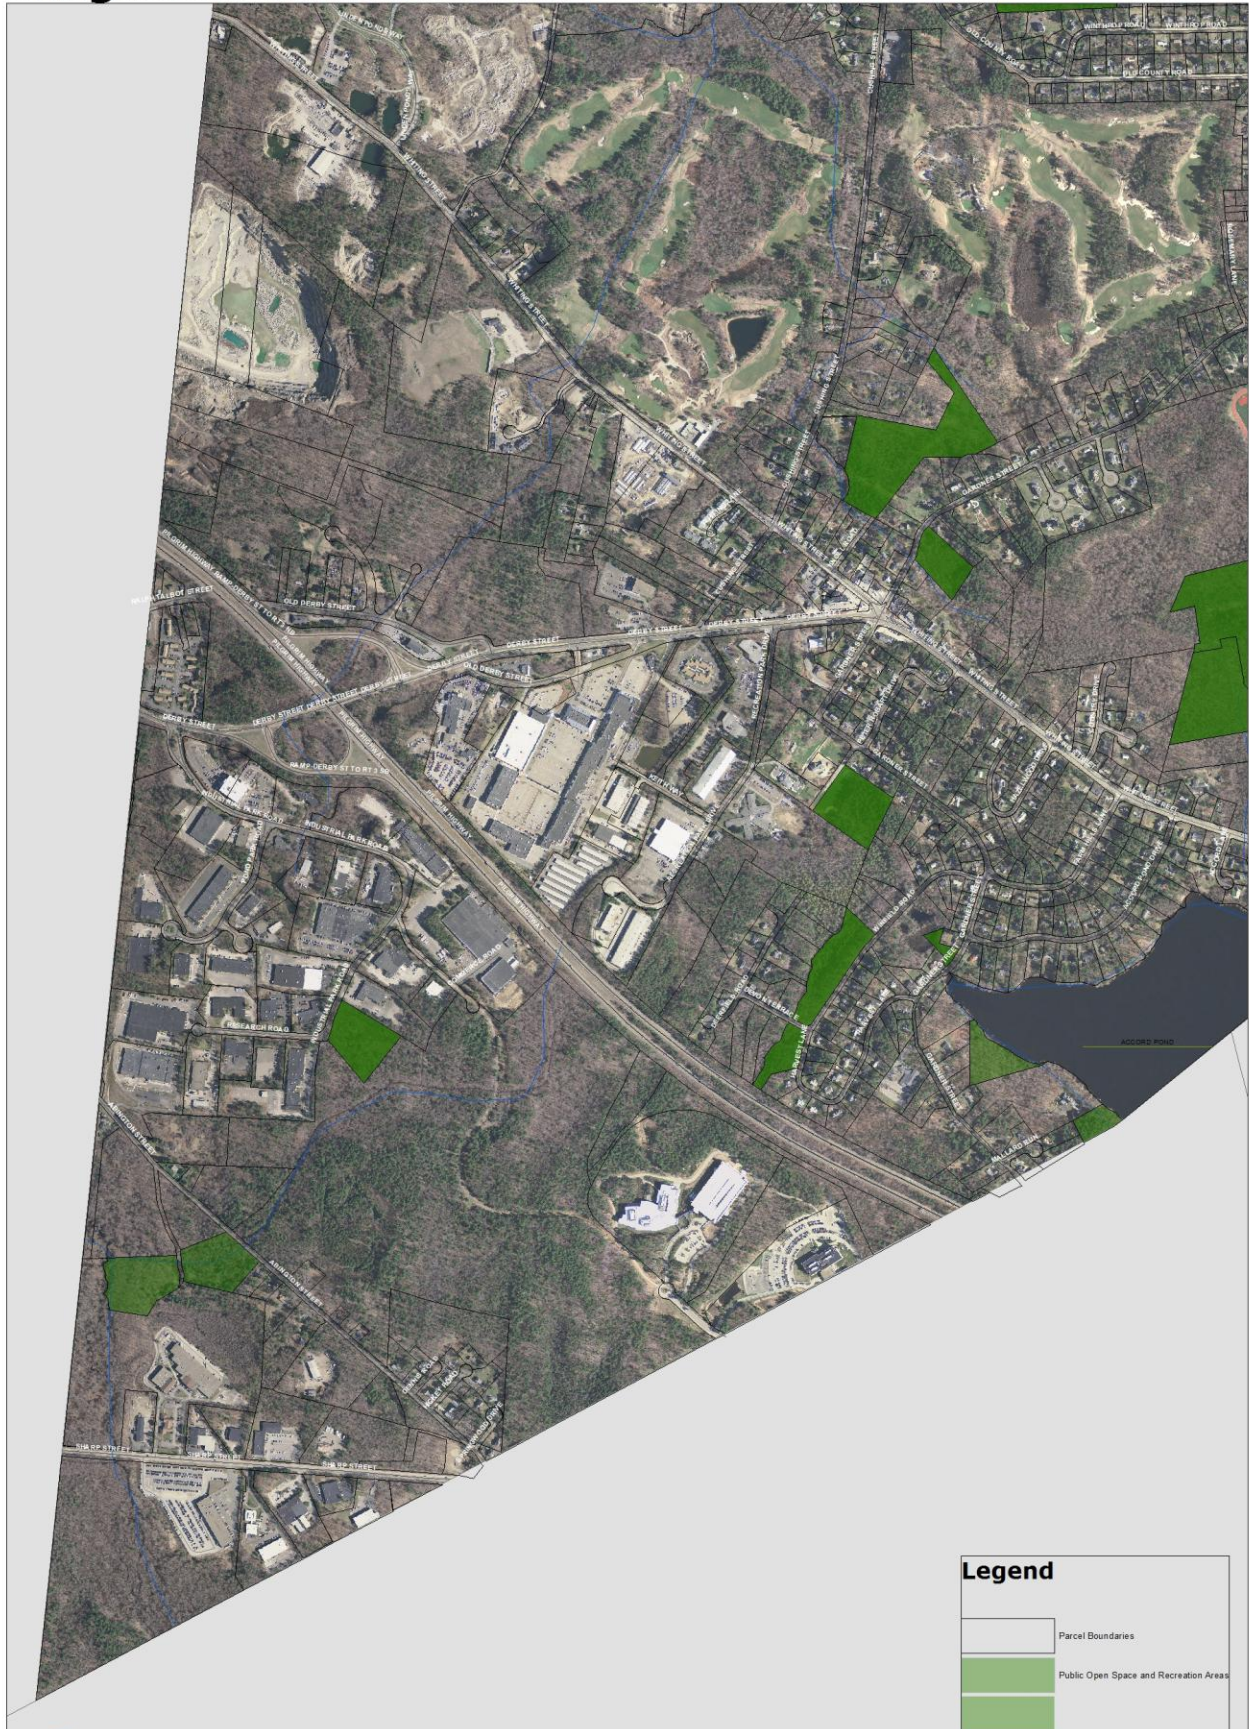

Hingham Massachusetts Public Conservation and Recreation Areas

0 0.125 0.25 0.5 0.75 1 Miles